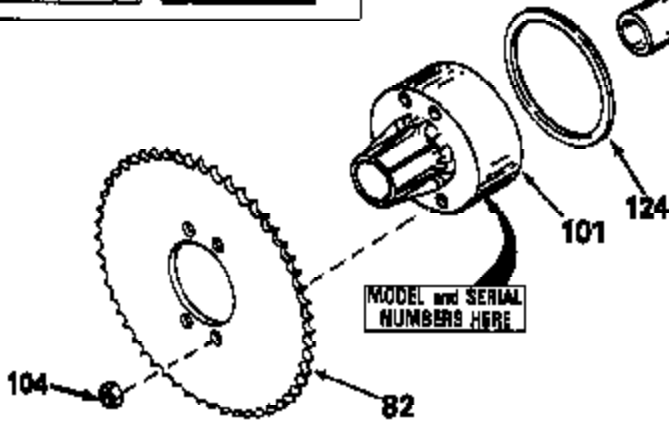

JOIST

SICHER IST DAS:
DAS ORIGINAL

47	48
47A	48A
47B	48B
47C	48C
47D	48D
47E	48E
47H	48H
47L	48L

47M	48M
47P	48P
47R	48R
47V	48V
47W	48W
47X	48X

Ref #	Part Number	Qty	Description
14	778068		Gear, Pinion (16 teeth)
17	786040		Pin, Drive
26	792018		Ring, Retaining
31A	780096		Washer, Thrust
31	780001		Washer (3/4" ID x 1-1/2" OD x 1/16" t hick)
47E	774218A		Axle (11-23/64" long) (Incl. No. 26)
48E	774219A		Axle (16-11/64" long) (Incl. No. 26)
82	786051		Sprocket. No Teeth 60. O.D. 9.841
82	786070		Sprocket. No Teeth 48. O.D. 7.920
82	786041A		Sprocket. No Teeth 45. O.D. 7.389
82	786042		Sprocket. No Teeth 40. O.D. 6.650
82	786043		Sprocket. No Teeth 54. O.D. 8.823
90	788067B	100-138B	Grease 92.2 bottle Bentonite greas e)
101	774344	Peerless	Differential Carrier Hsg (Incl. 137)
102	774345		Differential Carrier Hsg (Incl. 139)
103	792041		Screw, 5/16-18 x 3-3/4"
104	792042		Nut, Lock, 5/16-18 (Use as required)
104A	792061		Washer, Flat, 5/16"
137	780077		Bushing (3/4" ID x 1-1/16" OD x 2-1/1 6" long)
139	780077		Bushing (3/4 ID x 1-1/16" OD x 2-1/16 " long)